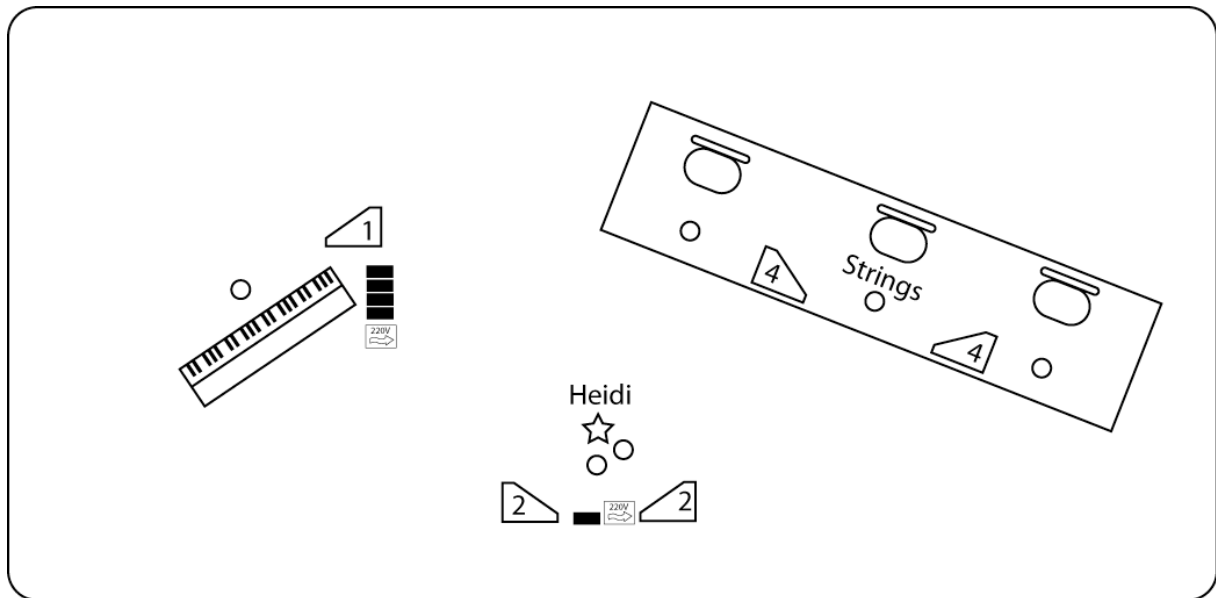

## Stagerider Heidi Happy small

### Inputlist:

1	Key	DI	
2	Key	DI	
3	Key	DI	
4	Key	DI	
5	Violin	Own DPA	group1/2 Comp
6	Viola	DPA	group1/2 Comp
7	Cello	184 no stand	group1/2 Comp
8	Voc Violin	SM58	group 3/4 Comp
9	Voc Viola	SM58	group 3/4 Comp
10	Voc Cello	SM58	group 3/4 Comp
11	Voc Key	SM58	group 3/4 Comp
12	Acc GTR HH	DI	Comp
13	Vocal HH	KSM9	Comp
14	Loopstation HH	XLR/ SM 58	Comp

Mixing Desk: FOH      min 24/8 with 4x parametric Filters, Lowcut, VCA  
 FX:                      min 2x dig Reverb (pcm70/60- spx900 or similar) 1x dig Delay with Tap  
 Dynamics:              see above  
 Risers:                  Strings:1x4 m2    40cm high  
 Chairs:                  we need 3 armless Chairs for the Strings (black if possible)  
 In Case you have a separate Monitor Console we need a qualified engineer