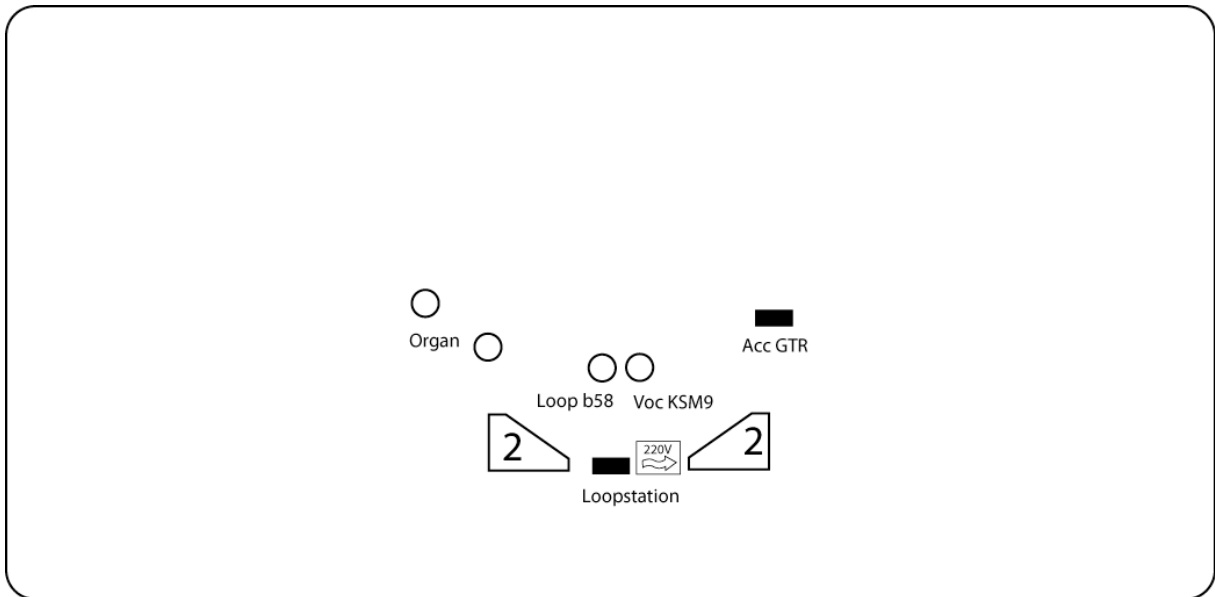

Stagerider Heidi Happy solo

Inputlist:

1	Acc	DI (or Amp)	
2	Organ (Harmophon)	OH KM184	
3	Organ (Harmophon)	OH KM184	
4	Voc HH	KSM9 (own Mic)	Comp
5	Loopstation HH	DI / b58	Comp

Mixing Desk: FOH min 16/8 with 4x parametric Filters, Lowcut, VCA
FX: min 1x dig Reverb (pcm70/60- spx900 or similar)
Dynamics: see above