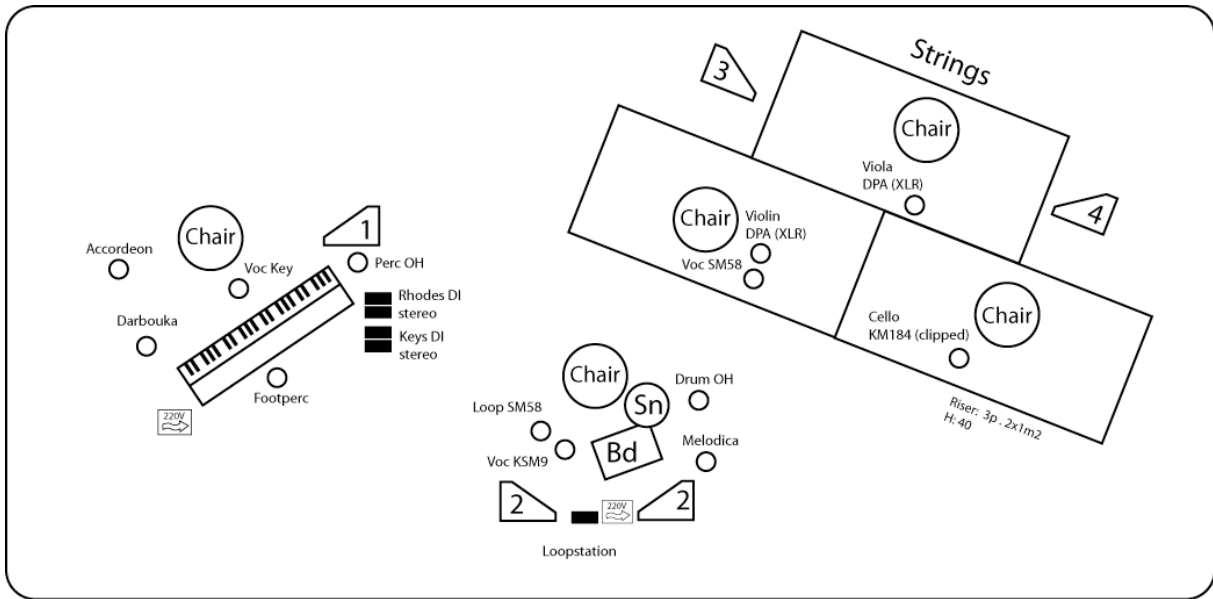

## Stagerider Heidi Happy 5

### Inputlist:

1	Rhodes	DI	
2	Rhodes	DI	
3	Vibra	DI	Comp
4	Vibra	DI	Comp
5	Accordeon	Clip (own)	
6	Footperc	SM57	
7	Darbouka	SM57	
8	Perc OH	KM 184	
9	Violin	Own DPA	group1/2 Comp
10	Viola	DPA	group1/2 Comp
11	Cello	184	group1/2 Comp
12	Bd	B52	Comp/ Gate
13	Sn	SM57	Comp
14	DR OH	KM 184	
15	Melodica	KM 184	
16	Voc HH	KSM9 (own)	Comp
17	Loopstation HH	DI/ b58	Comp
18	Voc Key	SM 58	Comp
19	Voc Violin	SM 58	Comp

Mixing Desk: FOH min 24/8 with 4x full parametric Filters, Lowcut, VCA  
 FX: min 2x dig Reverb (pcm70/60- spx900 or similar) 1x dig Delay with Tap  
 Dynamics: see above

Risers: Strings: 1x6 m2 40cm high